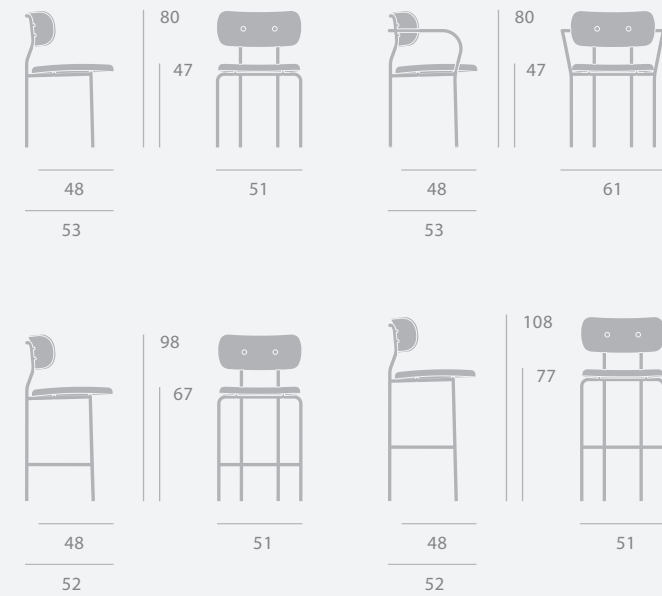

Dimensions

Atmospheric common areas create an inspiring environment throughout the day.

Coco Collection

Coco Dining, Coco Dining Armchair, Coco Counter Chair, Coco Bar Chair

Base Colour

Black

Dimensions

Modern Line Collection - Dining Height

Modern Line Dining Lounge Chair

Modern Line Dining Sofa

Base Colours

Black Semi Matt, Shiny Brass

Base Colours

Black Semi Matt, Shiny Brass

Dimensions

Dimensions