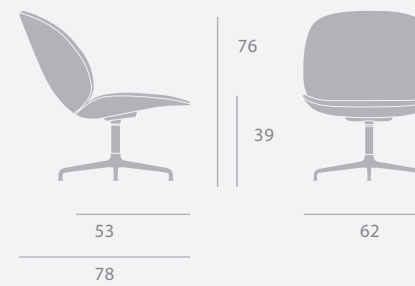

Stay Collection

Stay Lounge Chair

Stay Sofa

Base Colour

Black

Dimensions

Base Colour

Black

Dimensions

Beetle Lounge Chair

Beetle Lounge Chair - 4-Star Base

Beetle Lounge Chair - Wood Base

Base Colours

Black Matt, Polished Aluminium

Dimensions

Base Colours

American Walnut Matt Lacquered, Black Stained Beech Semi Matt Lacquered, Oak Semi Matt Lacquered, Smoked Oak Matt Lacquered

Dimensions

The informal meeting area encourages relaxed conversations in comfortable seating.