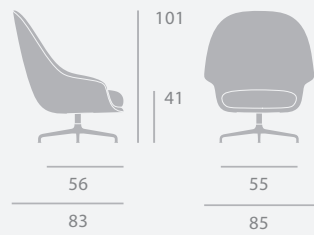

Shell Colours

Black, Dark Green, Dark Pink, New Beige, Smoke Blue, Sweet Pink, Soft White

Base Colours

Black Matt, Polished Aluminium

Dimensions

Bat Meeting Chair - 4-Star Base

Upholstery

Unupholstered, With Cushion, Front Upholstered, Fully Upholstered

Bat Lounge Chair & TS Column Lounge Table

Bat Lounge Chair - Low Back - 4-Star Base

Base Colours

Black Matt, Polished Aluminium

Dimensions

TS Column Lounge Table

Base Colours

Black Matt, Brass Semi Matt

Top Finishes

Black Marquina Marble, Green Guatemala Marble, Grey Emperador Marble, White Carrara Marble

Dimensions

Bat Lounge Chair - High Back - 4-Star Base

Base Colours

Black Matt, Polished Aluminium

Dimensions

MEETING ROOM

Pacha Lounge Chair

Pacha Lounge Chair

Base Colours

Pearl Gold, Soft Black Semi Matt

Dimensions

READING ROOM / LIBRARY

Beetle Counter & Bar stool