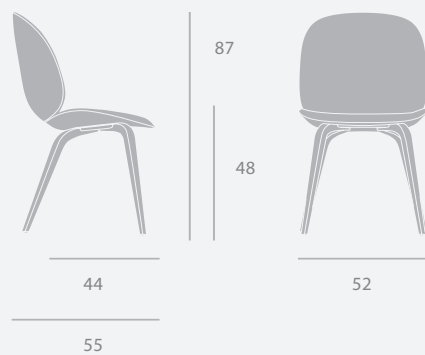

Dimensions

Beetle Bar Stool - Unupholstered

Upholstery

Unupholstered, Fully Upholstered

Shell Colours

Black, Dark Green, Dark Pink, New Beige, Smoke Blue, Sweet Pink, Soft White

Base Colours

Black Chrome, Black Matt, Brass Semi Matt

Dimensions

CAFETERIA

Beetle Dining Chair

Beetle Dining Chair - Wood Base

Upholstery

Unupholstered, Seat Upholstered, Front Upholstered, Fully Upholstered

Shell Colours

Black, Dark Green, Dark Pink, New Beige, Smoke Blue, Sweet Pink, Soft White

Base Colours

American Walnut Matt Lacquered, Black Stained Beech Semi Matt Lacquered, Oak Semi Matt Lacquered, Smoked Oak Matt Lacquered

Dimensions

Bat Dining Chair

Bat Dining Chair - Wood Base

Upholstery

Unupholstered, With Cushion, Front Upholstered, Fully Upholstered