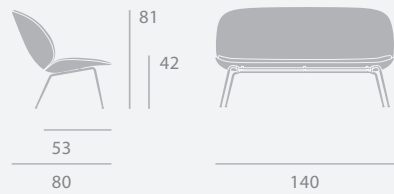

Dimensions

COMMUNITY SPACE

Beetle Sofa & Beetle Lounge Table

Beetle Sofa

Base Finishes

Black Chrome, Black Matt, Brass Semi Matt

Dimensions

Beetle Lounge Table