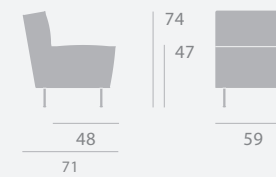

Dimensions

Atmospheric common areas create an inspiring environment throughout the day.

Coco Collection

Coco Dining, Coco Dining Armchair, Coco Counter Chair, Coco Bar Chair

Base Colour

Black

Dimensions

Modern Line Collection - Dining Height

Modern Line Dining Lounge Chair

Modern Line Dining Sofa

Base Colours

Black Semi Matt, Shiny Brass

Base Colours

Black Semi Matt, Shiny Brass

Dimensions

Dimensions