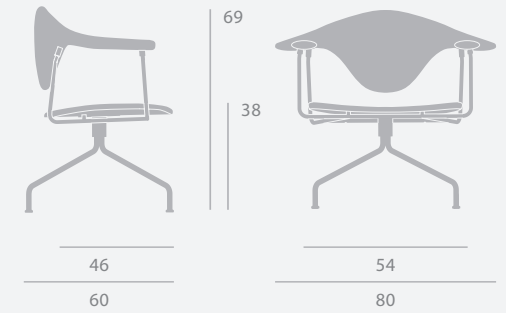

Dimensions