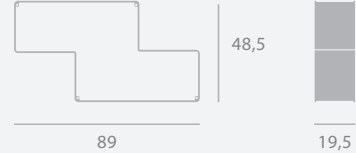

Dimensions