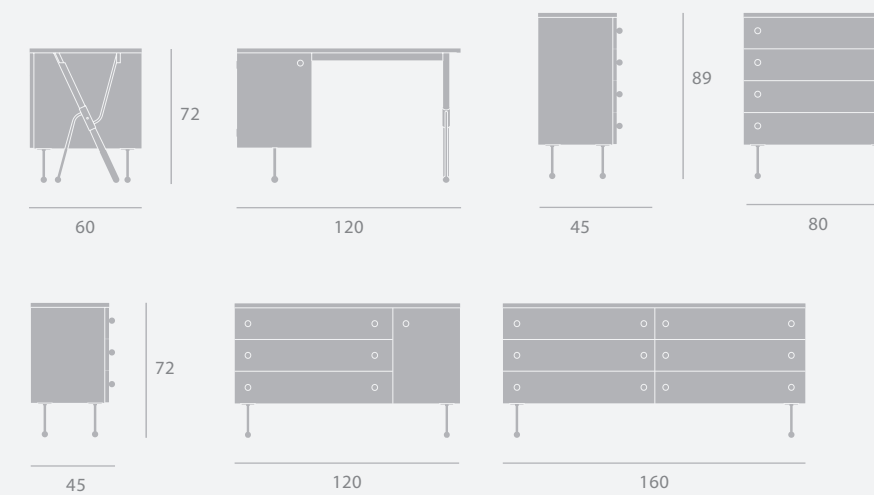

CONFERENCE ROOM

Démon & Dédal Shelf

L95 cm W95 cm

Démon Shelf

Finishes

American Walnut Semi Matt Lacquered, Black Stained Ash Semi Matt Lacquered, Oak Semi Matt Lacquered

Dimensions

Dédal Shelf

Colours

Cream White Semi Matt, Soft Black Semi Matt, Stone Grey Semi Matt

Dimensions

62 Collection

62 Dresser, 62 Desk, 62 Sideboard

Finish

American Walnu Semi Matt Lacquered

Dimensions

PRIVATE MEETING ROOM

Masculo Lounge Chair

Masculo Lounge Chair - 4-Leg Base

Base Finish

Black

Dimensions

Masculo Lounge Chair - Sledge Base

Base Finishes