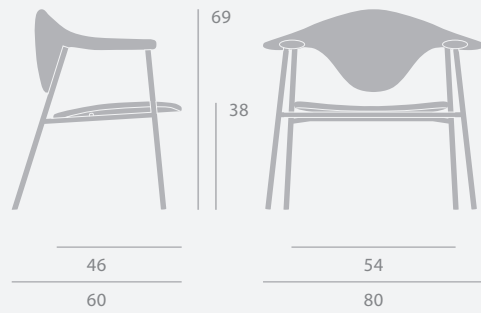

PRIVATE MEETING ROOM

Masculo Lounge Chair

Masculo Lounge Chair - 4-Leg Base

Base Finish

Black

Dimensions

Masculo Lounge Chair - Sledge Base

Base Finishes

Black Matt, Chrome

Dimensions

Masculo Lounge Chair - Wood Base

Base Finishes

American Walnut Oiled, Black Stained Ash Semi Matt Lacquered, Oak Semi Matt Lacquered, Smoked Oak Matt Lacquered

Dimensions

Masculo Lounge Chair - Swivel Base