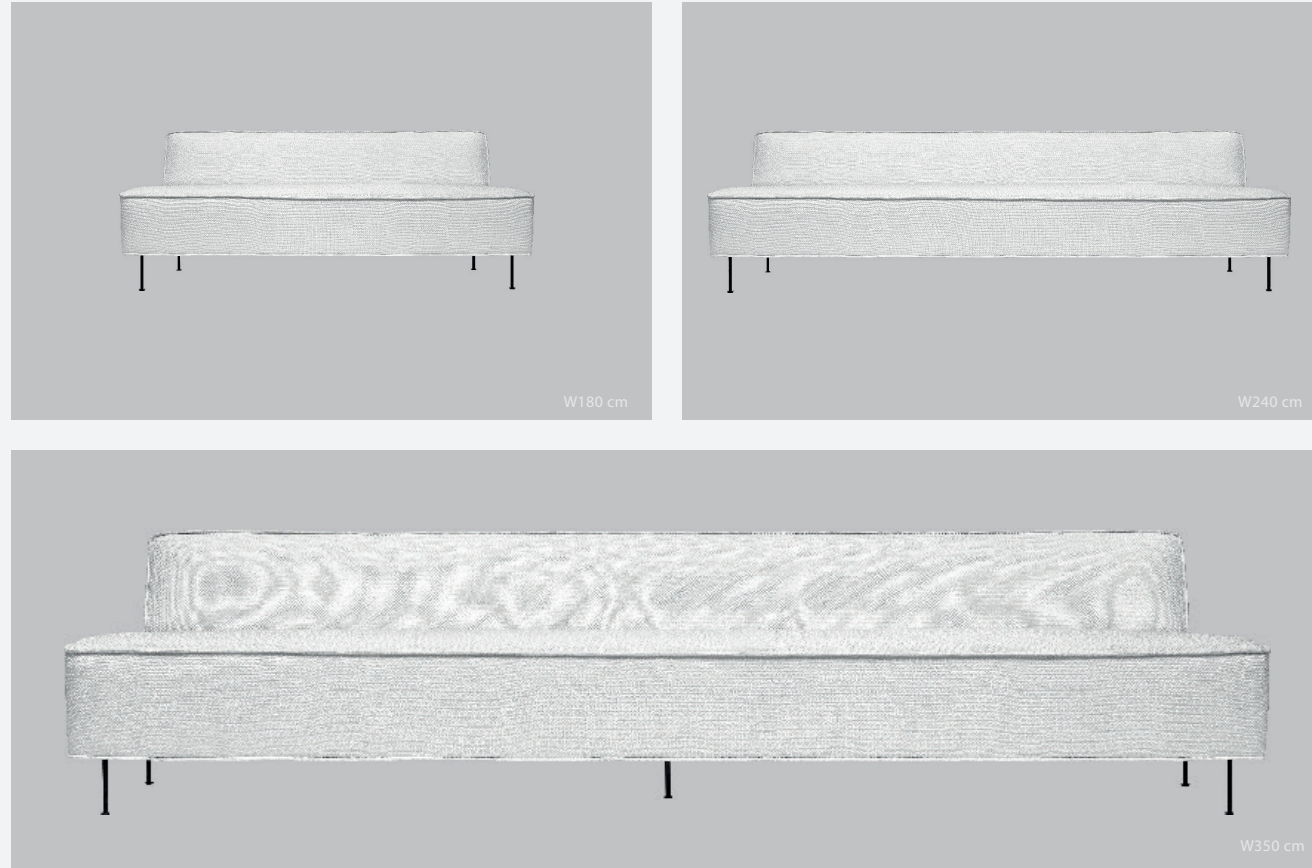

Modern Line Sofa

Modern Line Sofa