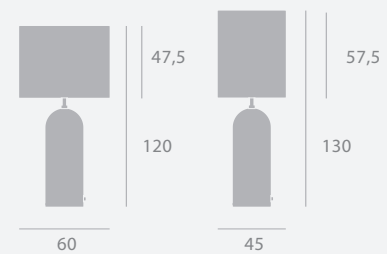

Black Semi Matt, Brass Shiny

Dimensions

Dimensions

OPEN OFFICE

Beetle Meeting Chair & Bat Meeting Chair

Beetle Meeting Chair - 4-Star Base

Upholstery

Unupholstered, Seat Upholstered, Front Upholstered, Fully Upholstered

Shell Colours

Black, Dark Green, Dark Pink, New Beige, Smoke Blue, Sweet Pink, Soft White

Base Colours

Black Matt, Polished Aluminium

Dimensions

Bat Meeting Chair - 4-Star Base

Upholstery

Unupholstered, With Cushion, Front Upholstered, Fully Upholstered