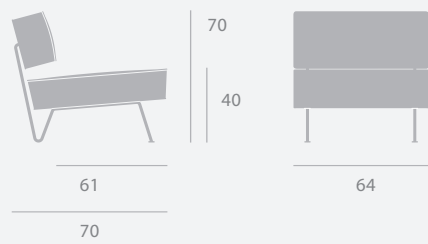

Base Colours

Black Semi Matt, Brass Shiny

Dimensions

GT Lounge Chair, Modern Line Lounge Chair & Gravity Floor Lamp XL

GT Lounge Chair

Base Colour

Black Semi Matt

Dimensions