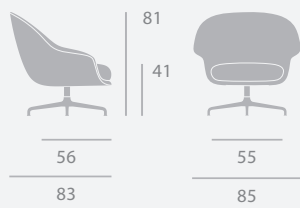

Bat Lounge Chair & TS Column Lounge Table

Bat Lounge Chair - Low Back - 4-Star Base

Base Colours

Black Matt, Polished Aluminium

Dimensions

TS Column Lounge Table

Base Colours

Black Matt, Brass Semi Matt

Top Finishes

Black Marquina Marble, Green Guatemala Marble, Grey Emperador Marble, White Carrara Marble

Dimensions

Bat Lounge Chair - High Back - 4-Star Base

Base Colours

Black Matt, Polished Aluminium

Dimensions

MEETING ROOM

Pacha Lounge Chair

Pacha Lounge Chair

Base Colours

Pearl Gold, Soft Black Semi Matt

Dimensions

READING ROOM / LIBRARY

Beetle Counter & Bar stool

Dimensions

Beetle Bar Stool - Unupholstered

Upholstery

Unupholstered, Fully Upholstered

Shell Colours

Black, Dark Green, Dark Pink, New Beige, Smoke Blue, Sweet Pink, Soft White

Base Colours

Black Chrome, Black Matt, Brass Semi Matt