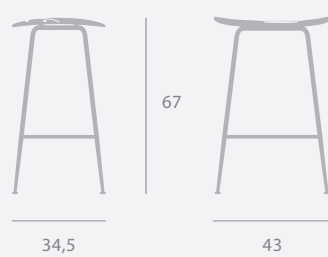

MEETING ROOM

Pacha Lounge Chair

Pacha Lounge Chair

Base Colours

Pearl Gold, Soft Black Semi Matt

Dimensions

READING ROOM / LIBRARY

Beetle Counter & Bar stool

Beetle Counter Stool - Unupholstered

Upholstery

Unupholstered, Fully Upholstered

Shell Colours

Black, Dark Green, Dark Pink, New Beige, Smoke Blue, Sweet Pink, Soft White

Base Colours

Black Chrome, Black Matt, Brass Semi Matt

Dimensions

Beetle Bar Stool - Unupholstered

Upholstery

Unupholstered, Fully Upholstered

Shell Colours

Black, Dark Green, Dark Pink, New Beige, Smoke Blue, Sweet Pink, Soft White

Base Colours

Black Chrome, Black Matt, Brass Semi Matt