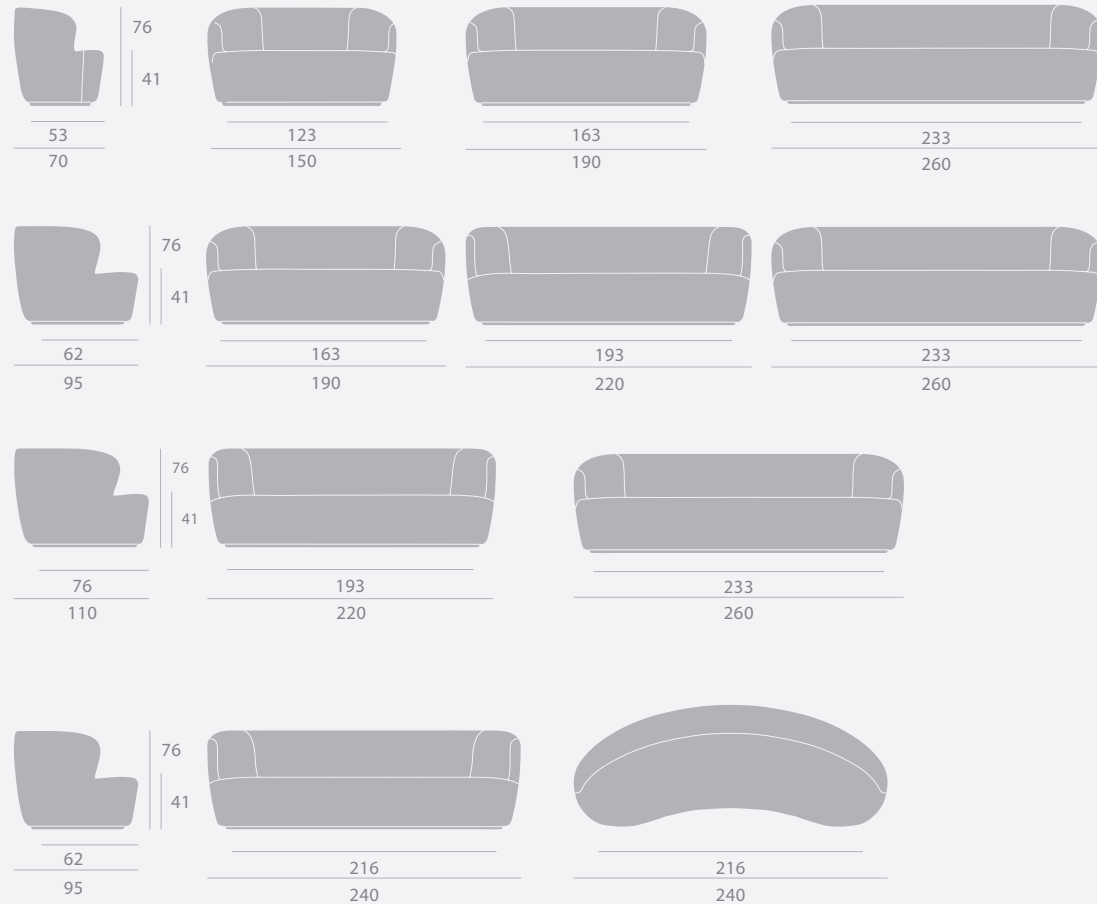

Black, Brass

Top Finishes

Black Marquina Marble, Green Guatemala Marble, Grey Emperador Marble, White Carrara Marble

Dimensions

CORPORATE HEAD OFFICE

Stay Collection, Beetle Lounge Chair, GMG Chaise Longue
& Gravity Floor Lamp XL

Stay Collection

Stay Lounge Chair

Stay Sofa

Base Colour

Black

Dimensions

Base Colour

Black

Dimensions

Beetle Lounge Chair

Beetle Lounge Chair - 4-Star Base

Beetle Lounge Chair - Wood Base

Base Colours

Black Matt, Polished Aluminium

Dimensions

Base Colours