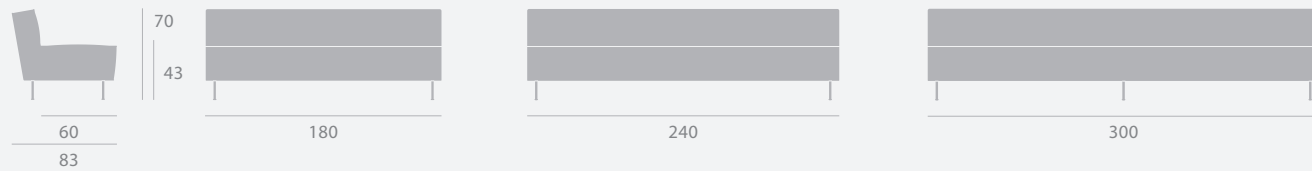

OPEN OFFICE

PRIVATE
MEETING ROOM

ENTRANCE AREA

COMMUNITY SPACE

CREATIVE
HEAD OFFICE

ENTRANCE AREA

Modern Line Sofa

Modern Line Sofa

Base Colours

Black Semi Matt, Brass Shiny

Dimensions

GT Lounge Chair, Modern Line Lounge Chair & Gravity Floor Lamp XL

GT Lounge Chair

Base Colour

Black Semi Matt

Dimensions