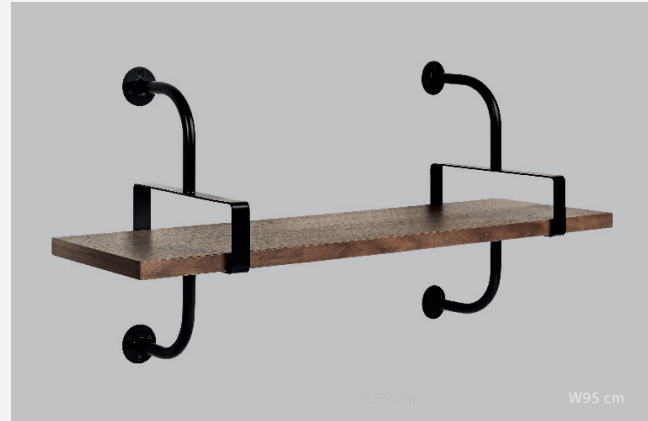

Démon Shelf

Démon & Dédal Shelf