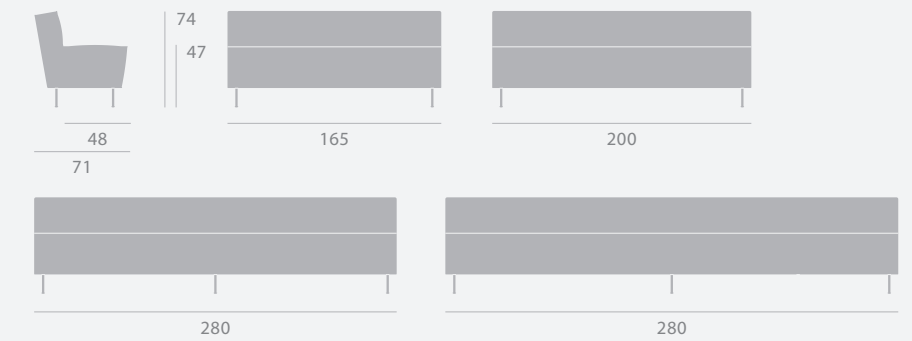

Modern Line Dining Lounge Chair

Modern Line Dining Sofa

Base Colours

Black Semi Matt, Shiny Brass

Base Colours

Black Semi Matt, Shiny Brass

Dimensions

Dimensions