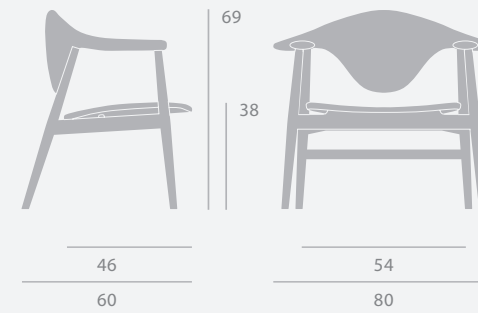

PRIVATE MEETING ROOM

Masculo Lounge Chair

Masculo Lounge Chair - 4-Leg Base

Base Finish

Black

Dimensions

Masculo Lounge Chair - Sledge Base

Base Finishes

Black Matt, Chrome

Dimensions

Masculo Lounge Chair - Wood Base

Base Finishes

American Walnut Oiled, Black Stained Ash Semi Matt Lacquered, Oak Semi Matt Lacquered, Smoked Oak Matt Lacquered

Dimensions

Masculo Lounge Chair - Swivel Base