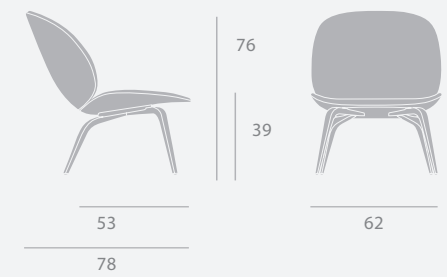

Stay Collection

Stay Lounge Chair

Stay Sofa

Base Colour

Black

Dimensions

Base Colour

Black

Dimensions

Beetle Lounge Chair

Beetle Lounge Chair - 4-Star Base

Beetle Lounge Chair - Wood Base

Base Colours

Black Matt, Polished Aluminium

Dimensions

Base Colours

American Walnut Matt Lacquered, Black Stained Beech Semi Matt Lacquered, Oak Semi Matt Lacquered, Smoked Oak Matt Lacquered

Dimensions

The informal meeting area encourages relaxed conversations in comfortable seating.