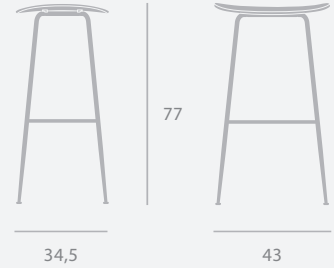

Dimensions

Beetle Bar Stool - Unupholstered

Upholstery

Unupholstered, Fully Upholstered

Shell Colours

Black, Dark Green, Dark Pink, New Beige, Smoke Blue, Sweet Pink, Soft White

Base Colours

Black Chrome, Black Matt, Brass Semi Matt

Dimensions

CAFETERIA

Beetle Dining Chair

Beetle Dining Chair - Wood Base

Upholstery

Unupholstered, Seat Upholstered, Front Upholstered, Fully Upholstered

Shell Colours

Black, Dark Green, Dark Pink, New Beige, Smoke Blue, Sweet Pink, Soft White