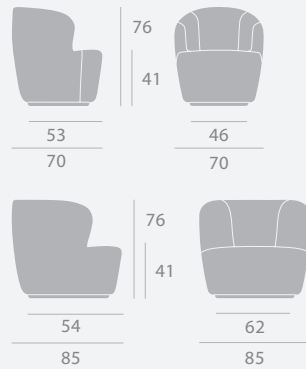

Black, Brass

Top Finishes

Black Marquina Marble, Green Guatemala Marble, Grey Emperador Marble, White Carrara Marble

Dimensions

CORPORATE HEAD OFFICE

Stay Collection, Beetle Lounge Chair, GMG Chaise Longue
& Gravity Floor Lamp XL

Stay Collection

Stay Lounge Chair

Stay Sofa

Base Colour

Black

Dimensions

Base Colour

Black

Dimensions

Beetle Lounge Chair

Beetle Lounge Chair - 4-Star Base

Beetle Lounge Chair - Wood Base

Base Colours

Black Matt, Polished Aluminium

Dimensions

Base Colours