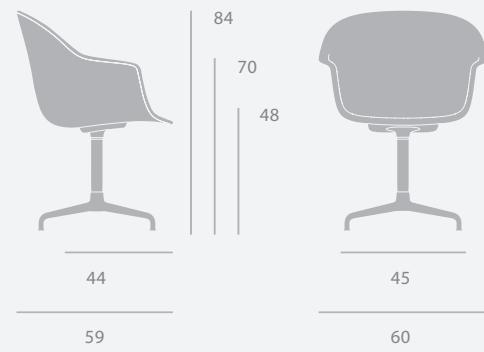

Black Semi Matt, Brass Shiny

Dimensions

Dimensions

OPEN OFFICE

Beetle Meeting Chair & Bat Meeting Chair

Beetle Meeting Chair - 4-Star Base

Upholstery

Unupholstered, Seat Upholstered, Front Upholstered, Fully Upholstered

Shell Colours

Black, Dark Green, Dark Pink, New Beige, Smoke Blue, Sweet Pink, Soft White

Base Colours

Black Matt, Polished Aluminium

Dimensions

Bat Meeting Chair - 4-Star Base

Upholstery

Unupholstered, With Cushion, Front Upholstered, Fully Upholstered

Shell Colours

Black, Dark Green, Dark Pink, New Beige, Smoke Blue, Sweet Pink, Soft White

Base Colours

Black Matt, Polished Aluminium

Dimensions

Adding personality to the occasional work station, it becomes a place where you want to be, work and take part in the dynamic community.

Bat Lounge Chair & TS Column Lounge Table

Bat Lounge Chair - Low Back - 4-Star Base

Base Colours

Black Matt, Polished Aluminium

Dimensions

TS Column Lounge Table

Base Colours

Black Matt, Brass Semi Matt