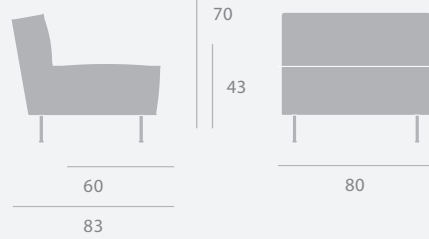

Black Semi Matt, Brass Shiny

Dimensions

Dimensions

OPEN OFFICE

Beetle Meeting Chair & Bat Meeting Chair

Beetle Meeting Chair - 4-Star Base

Upholstery

Unupholstered, Seat Upholstered, Front Upholstered, Fully Upholstered