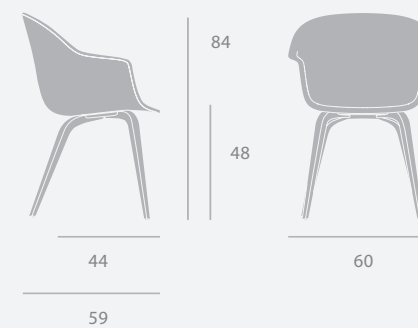

Dimensions

CAFETERIA

Beetle Dining Chair

Beetle Dining Chair - Wood Base

Upholstery

Unupholstered, Seat Upholstered, Front Upholstered, Fully Upholstered

Shell Colours

Black, Dark Green, Dark Pink, New Beige, Smoke Blue, Sweet Pink, Soft White

Dimensions

Atmospheric common areas create an inspiring environment throughout the day.

Coco Collection

Coco Dining, Coco Dining Armchair, Coco Counter Chair, Coco Bar Chair

Base Colour

Black

Dimensions

Modern Line Collection - Dining Height