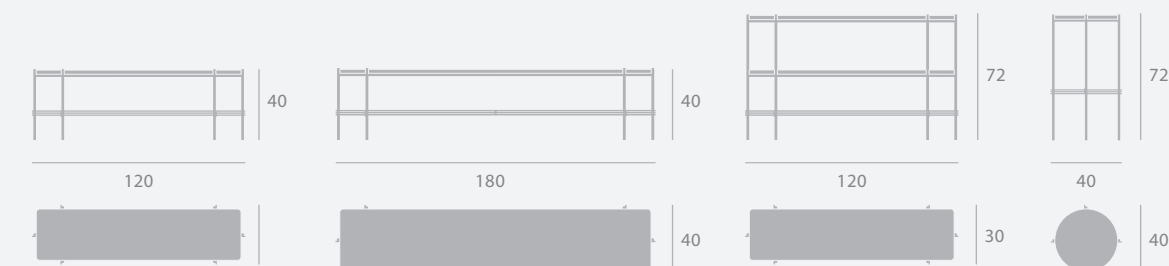

Black, Brass

Top Finishes

Black Marquina Marble, Green Guatemala Marble, Grey Emperador Marble, White Carrara Marble

Dimensions

CORPORATE HEAD OFFICE

Stay Collection, Beetle Lounge Chair, GMG Chaise Longue
& Gravity Floor Lamp XL

Stay Collection

Stay Lounge Chair

Stay Sofa

Base Colour

Black

Dimensions

Base Colour

Black