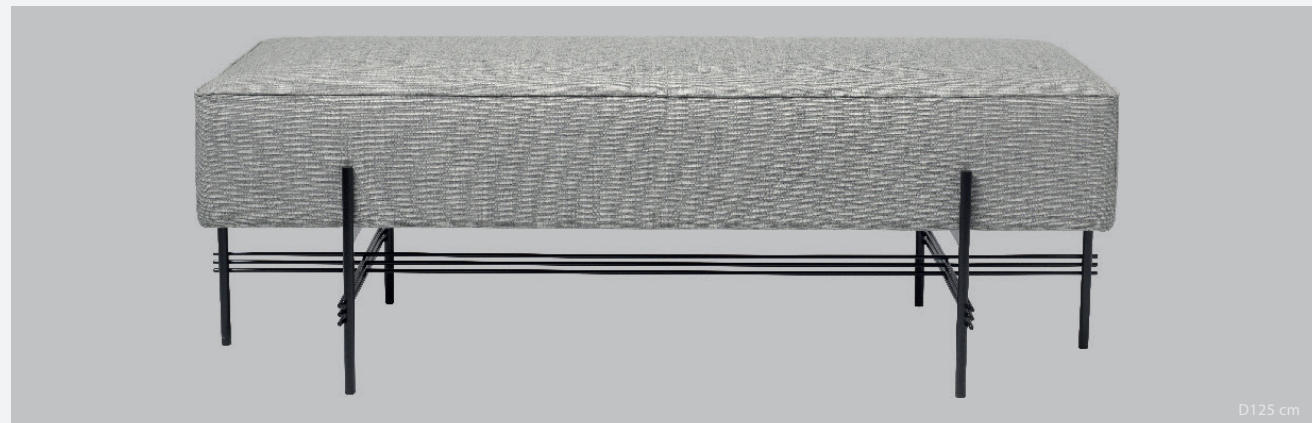

TS Collection

TS Pouffe