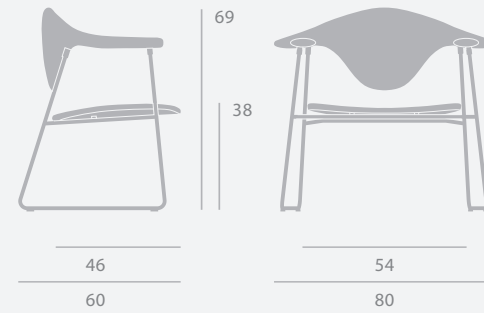

PRIVATE MEETING ROOM

Masculo Lounge Chair

Masculo Lounge Chair - 4-Leg Base

Base Finish

Black

Dimensions

Masculo Lounge Chair - Sledge Base

Base Finishes

Black Matt, Chrome

Dimensions

Masculo Lounge Chair - Wood Base

Base Finishes

American Walnut Oiled, Black Stained Ash Semi Matt Lacquered, Oak Semi Matt Lacquered, Smoked Oak Matt Lacquered

Dimensions

Masculo Lounge Chair - Swivel Base