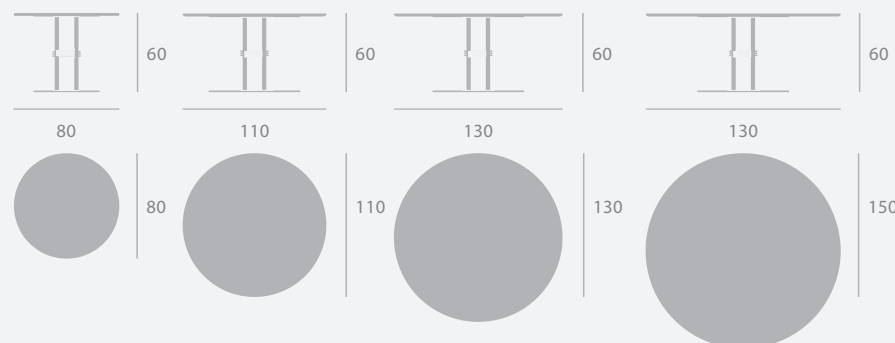

Bat Lounge Chair & TS Column Lounge Table

Bat Lounge Chair - Low Back - 4-Star Base

Base Colours

Black Matt, Polished Aluminium

Dimensions

TS Column Lounge Table

Base Colours

Black Matt, Brass Semi Matt

Top Finishes

Black Marquina Marble, Green Guatemala Marble, Grey Emperador Marble, White Carrara Marble

Dimensions

Bat Lounge Chair - High Back - 4-Star Base

Base Colours

Black Matt, Polished Aluminium

Dimensions