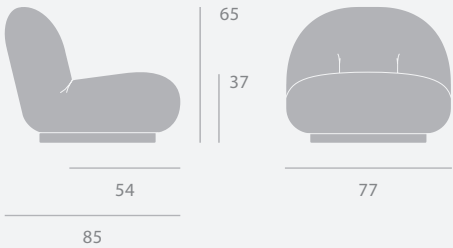

Top Finishes

Black Marquina Marble, Green Guatemala Marble, Grey Emperador Marble, White Carrara Marble

Dimensions

Bat Lounge Chair - High Back - 4-Star Base

Base Colours

Black Matt, Polished Aluminium

Dimensions

MEETING ROOM

Pacha Lounge Chair

Pacha Lounge Chair

Base Colours

Pearl Gold, Soft Black Semi Matt

Dimensions

READING ROOM / LIBRARY

Beetle Counter & Bar stool

Dimensions

Beetle Bar Stool - Unupholstered

Upholstery

Unupholstered, Fully Upholstered

Shell Colours

Black, Dark Green, Dark Pink, New Beige, Smoke Blue, Sweet Pink, Soft White

Base Colours

Black Chrome, Black Matt, Brass Semi Matt