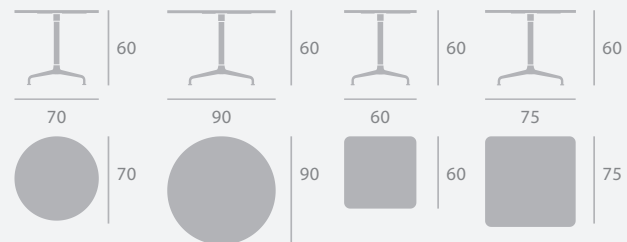

Dimensions