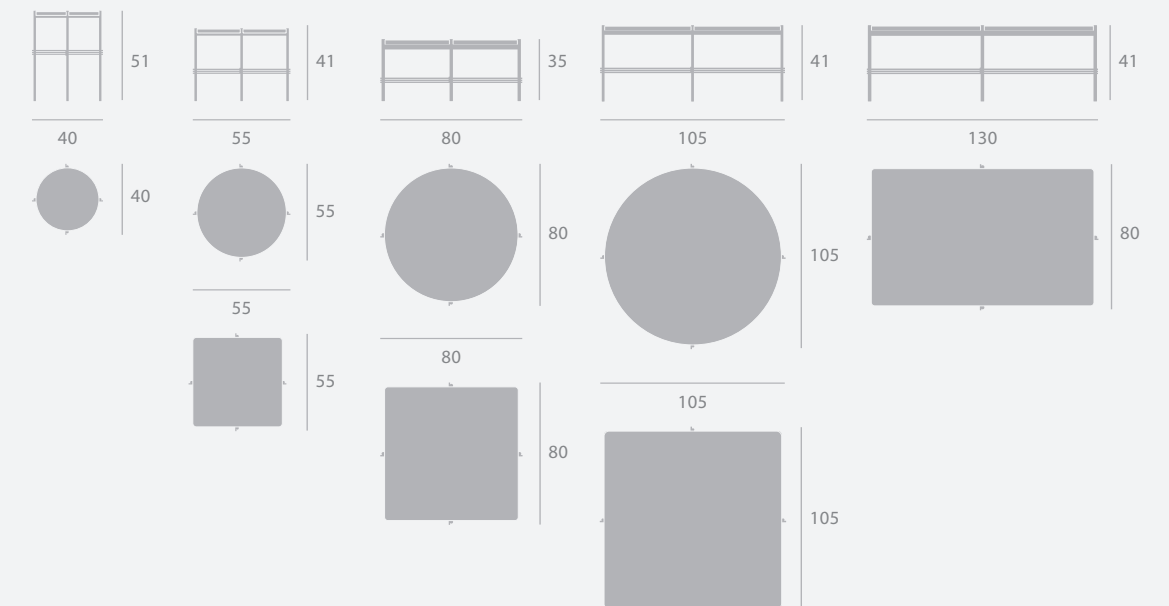

Black, Brass

Top Finishes

Black Marquina Marble, Green Guatemala Marble, Grey Emperador Marble, White Carrara Marble

Dimensions

CORPORATE HEAD OFFICE

Stay Collection, Beetle Lounge Chair, GMG Chaise Longue
& Gravity Floor Lamp XL