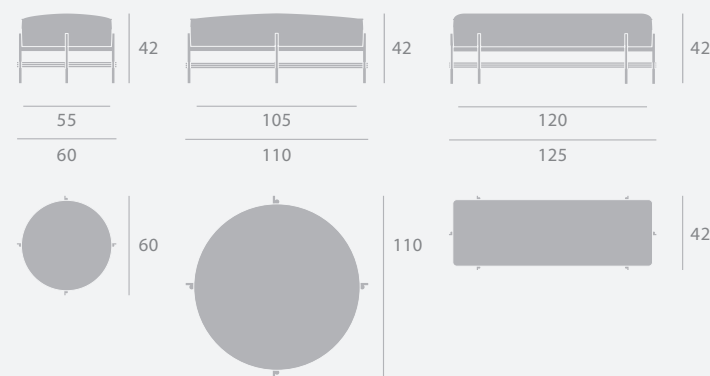

Modern Line Dining Lounge Chair

Modern Line Dining Sofa

Base Colours

Black Semi Matt, Shiny Brass

Base Colours

Black Semi Matt, Shiny Brass

Dimensions

Dimensions

LOBBY

TS Collection

TS Pouffe

Base Colours

Black, Brass

Dimensions

TS Coffee Table & TS Console

Base Colours

Black, Brass

Top Finishes

Black Marquina Marble, Green Guatemala Marble, Grey Emperador Marble, White Carrara Marble

Dimensions

CORPORATE HEAD OFFICE

Stay Collection, Beetle Lounge Chair, GMG Chaise Longue
& Gravity Floor Lamp XL