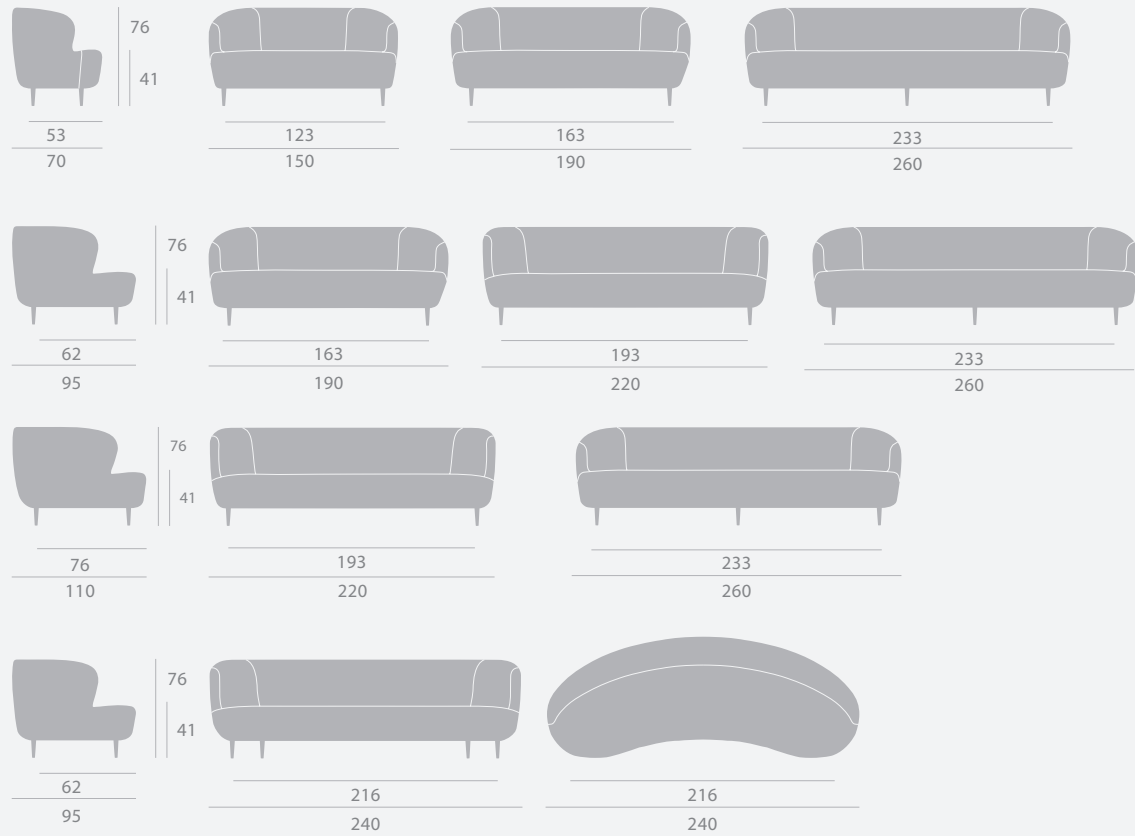

Black Matt, Chrome

Dimensions

Masculo Lounge Chair - Wood Base

Base Finishes

American Walnut Oiled, Black Stained Ash Semi Matt Lacquered, Oak Semi Matt Lacquered, Smoked Oak Matt Lacquered

Dimensions

Masculo Lounge Chair - Swivel Base

Base Finishes

Black Semi Matt, Black Chrome

Dimensions

CREATIVE HEAD OFFICE

Stay Sofa

Stay Sofa - Wooden Legs

Base Finishes

Oak Matt Lacquered, American Walnut Oiled, Brown/ Black Stained Oak Lacquered, Black Stained Oak Matt Lacquered

Dimensions

COMMUNITY SPACE

Beetle Sofa & Beetle Lounge Table

Beetle Sofa

Base Finishes

Black Chrome, Black Matt, Brass Semi Matt

Dimensions

Beetle Lounge Table